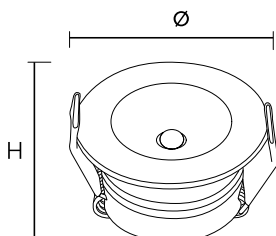

Product Warranty³ Including Battery	Water & Dust Protected	Self Test or Manual Emergency	Operating Hours
5 Year	IP20	Mode	30,000

Technical Specification	
Construction	Polycarbonate
LED Chip	Samsung
Input Voltage	220–240VAC, 50 / 60Hz
Power Factor	>0.9
Operating Temp	0°C to +35°C
Standard	CE & UKCA
Battery	LiFePO4